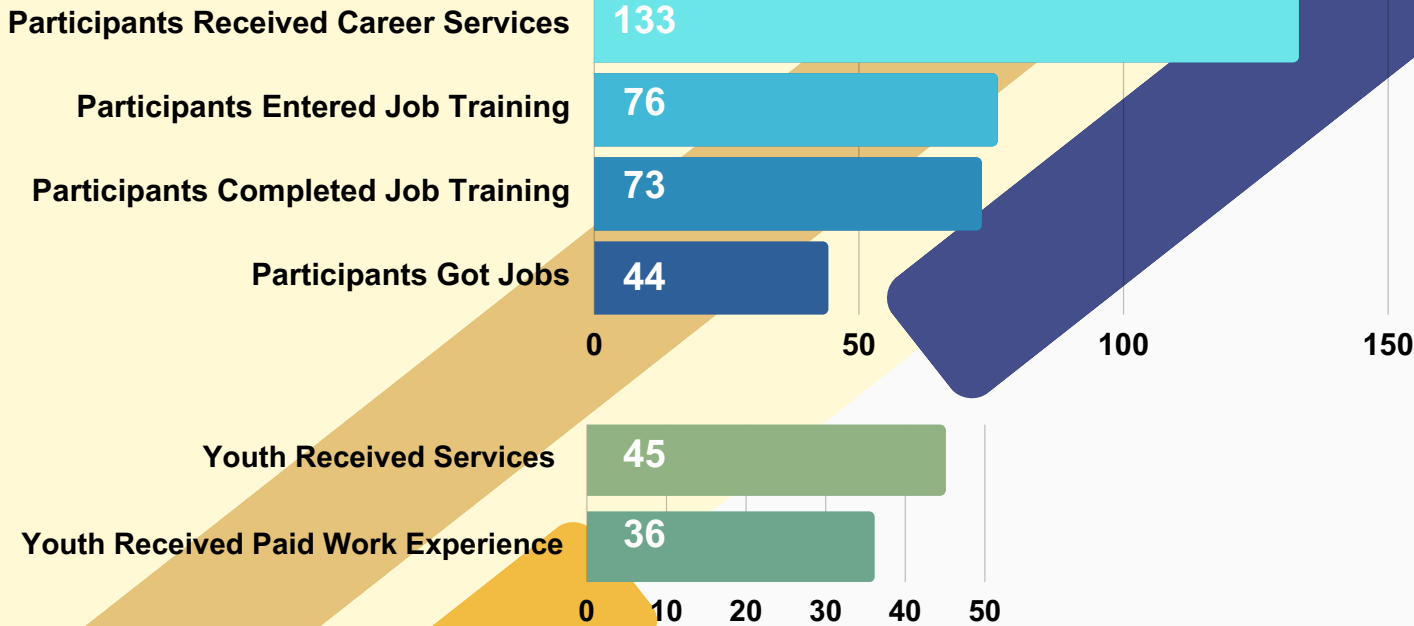

Riverside County Workforce Development DATA DASHBOARD

September 2023

Month of September 2023

September 2023 Unemployment Rates

Program Year to Date July 1, 2023 through September 30, 2023

Number of Visits, Emails, and Calls by AJCC

Vocational Trainings by Industry

Adults Enrolled by AJCC

Program Year to Date July 1, 2023 through September 30, 2023

New and repeat Businesses Engaged
by Supervisor District

Participants receiving On-the-Job Training
by AJCC

Youth Enrollments by Opportunity Center