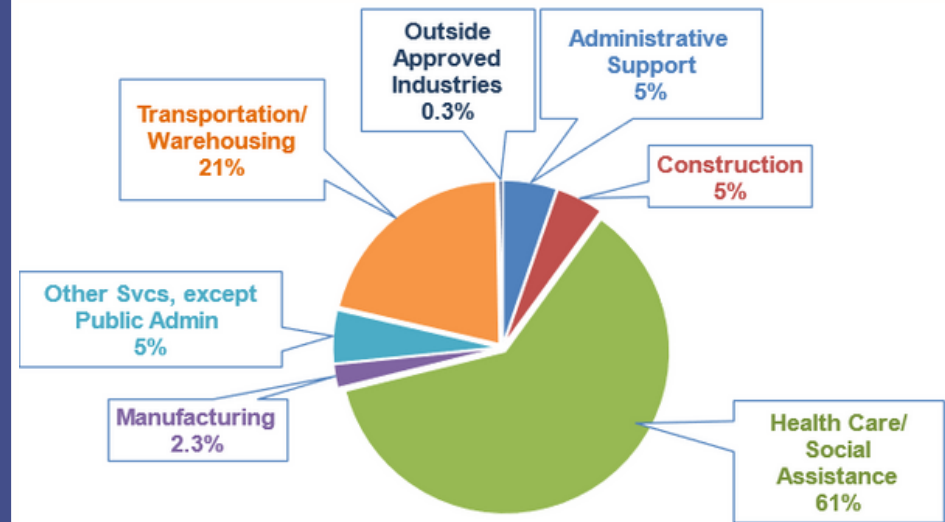

Riverside County Workforce Development DATA DASHBOARD

September 2023

Month of September 2023

September 2023 Unemployment Rates

Program Year to Date July 1, 2023 through September 30, 2023

Number of Visits, Emails, and Calls by AJCC

Vocational Trainings by Industry

Adults Enrolled by AJCC

Program Year to Date July 1, 2023 through September 30, 2023

New and repeat Businesses Engaged
by Supervisor District

Participants receiving On-the-Job Training
by AJCC