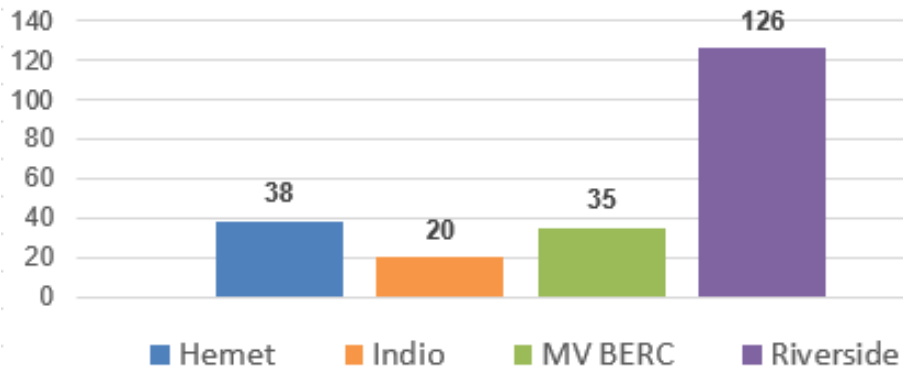

Vocational Trainings by Industry

Adults Enrolled by AJCC

Program Year to Date July 1, 2023 through September 30, 2023

New and repeat Businesses Engaged
by Supervisor District

Participants receiving On-the-Job Training
by AJCC

Youth Enrollments by Opportunity Center