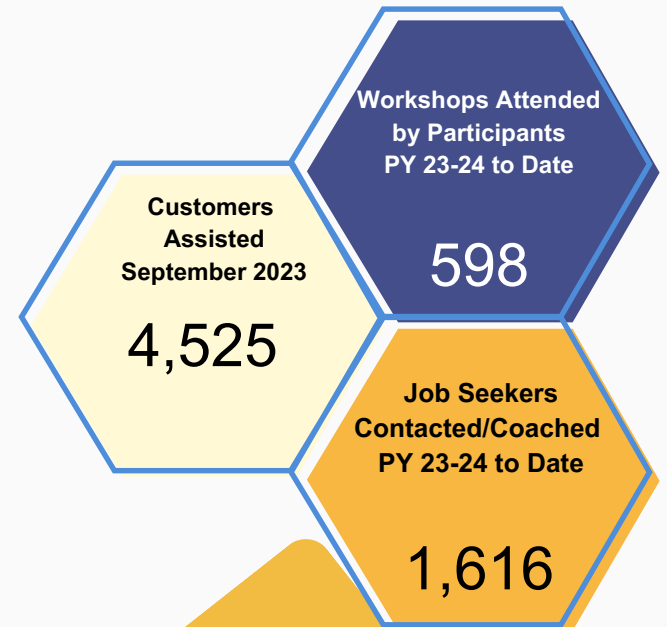

Riverside County Workforce Development DATA DASHBOARD

September 2023

Month of September 2023

September 2023 Unemployment Rates

Program Year to Date July 1, 2023 through September 30, 2023

Number of Visits, Emails, and Calls by AJCC

Vocational Trainings by Industry

Adults Enrolled by AJCC

Program Year to Date July 1, 2023 through September 30, 2023

New and repeat Businesses Engaged
by Supervisor District

Participants receiving On-the-Job Training
by AJCC