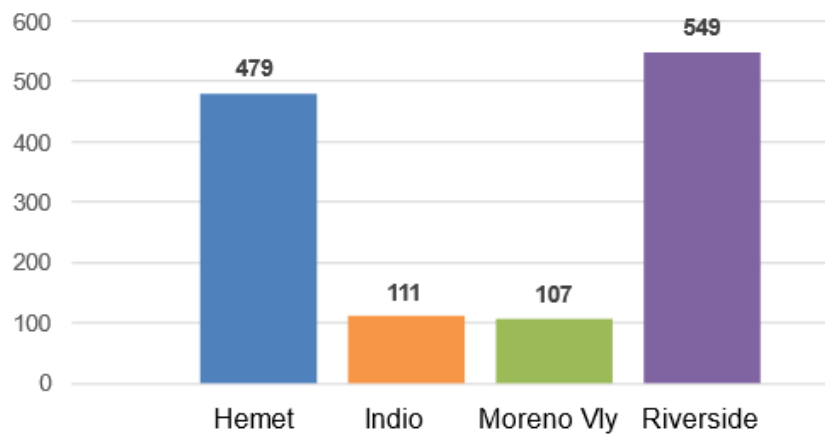

Adults Enrolled by AJCC