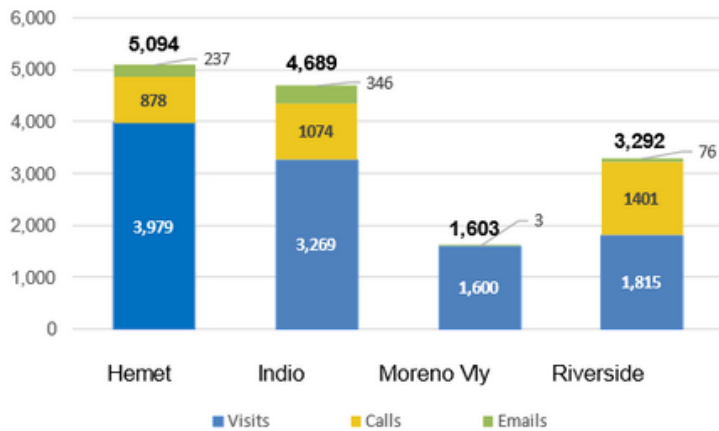

Riverside County Workforce Development DATA DASHBOARD

September 2023

Month of September 2023

September 2023 Unemployment Rates

Program Year to Date July 1, 2023 through September 30, 2023

Number of Visits, Emails, and Calls by AJCC