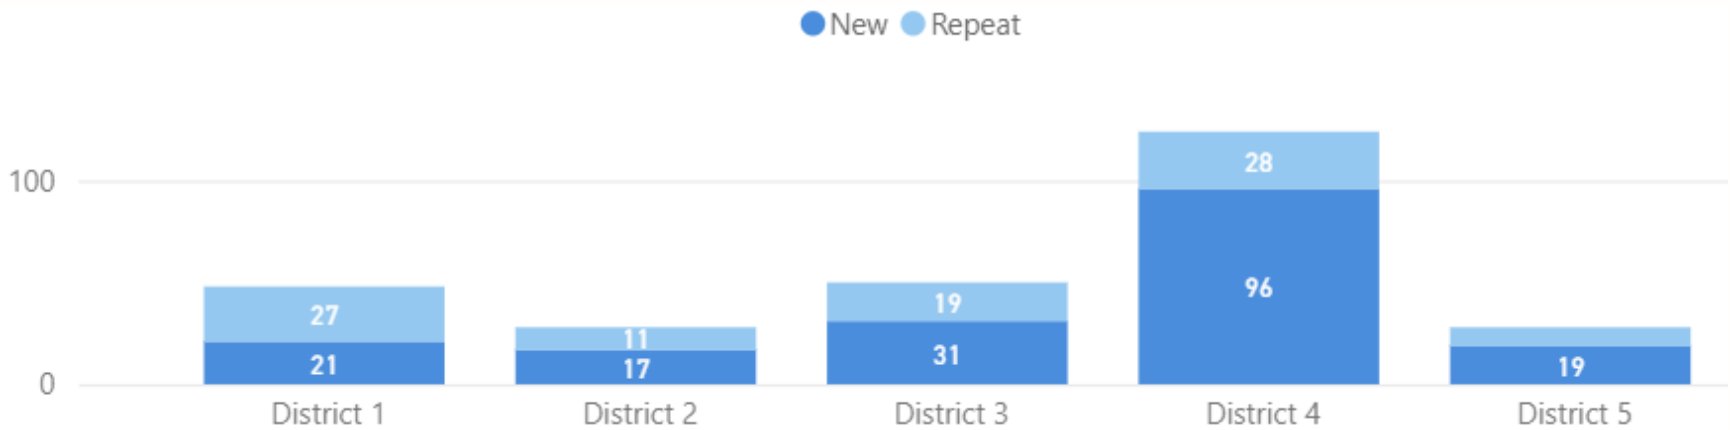

Vocational Trainings by Industry

Adults Enrolled by AJCC

Program Year to Date July 1, 2023 through September 30, 2023

New and repeat Businesses Engaged
by Supervisor District

Participants receiving On-the-Job Training
by AJCC

Youth Enrollments by Opportunity Center