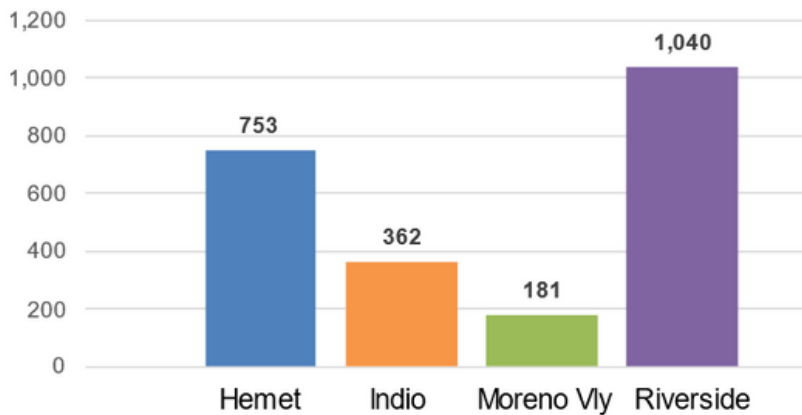

Riverside County Workforce Development DATA DASHBOARD

June 2023

Month of June 2023

June 2023 Unemployment Rates

Program Year July 2022 through June 2023

Number of Visits, Emails, and Calls by AJCC

Vocational Trainings by Industry

Adults Enrolled by AJCC

Program Year July 2022 through June 2023

New and repeat Businesses Engaged by Supervisor District

Participants receiving On-the-Job Training by AJCC

Youth Enrollments by Opportunity Center