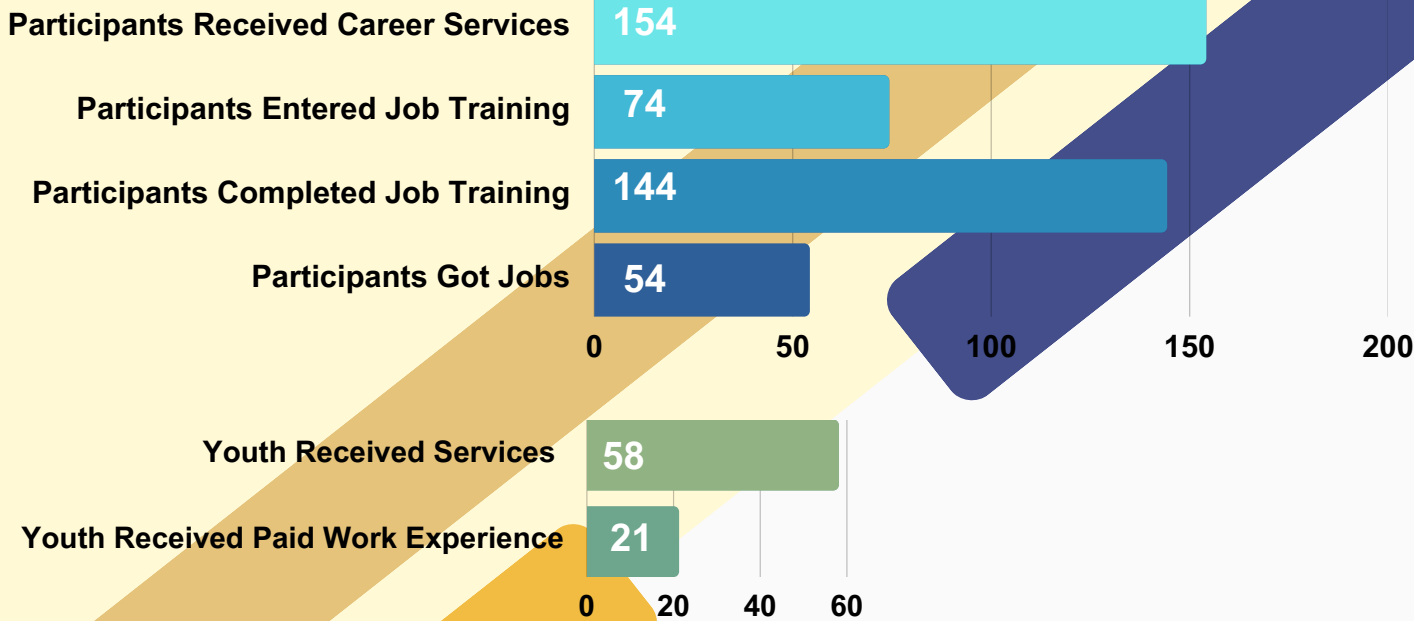

Riverside County Workforce Development DATA DASHBOARD

June 2023

Month of June 2023

June 2023 Unemployment Rates

Program Year July 2022 through June 2023

Number of Visits, Emails, and Calls by AJCC

Vocational Trainings by Industry

Adults Enrolled by AJCC

Program Year July 2022 through June 2023

New and repeat Businesses Engaged by Supervisor District

Participants receiving On-the-Job Training by AJCC

Youth Enrollments by Opportunity Center