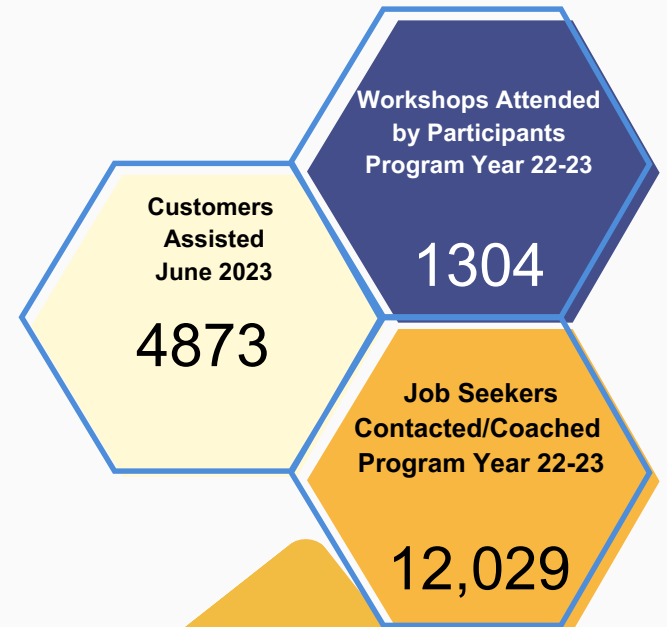

Riverside County Workforce Development DATA DASHBOARD

June 2023

Month of June 2023

June 2023 Unemployment Rates

Program Year July 2022 through June 2023

Number of Visits, Emails, and Calls by AJCC

Vocational Trainings by Industry

Adults Enrolled by AJCC

Program Year July 2022 through June 2023

New and repeat Businesses Engaged by Supervisor District

Participants receiving On-the-Job Training by AJCC

Youth Enrollments by Opportunity Center