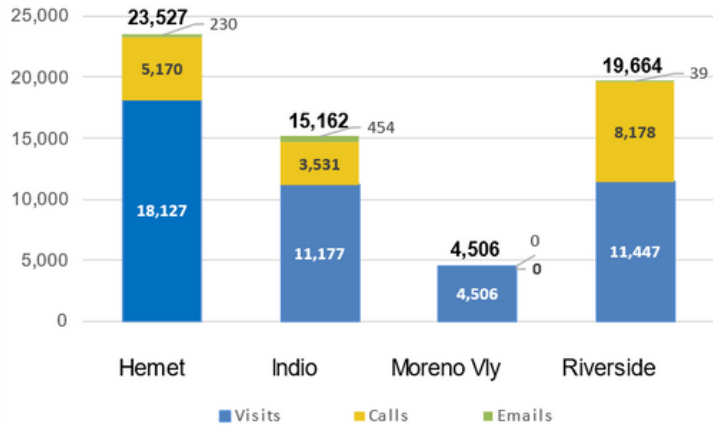

Riverside County Workforce Development DATA DASHBOARD

June 2023

Month of June 2023

June 2023 Unemployment Rates

Program Year July 2022 through June 2023

Number of Visits, Emails, and Calls by AJCC

Vocational Trainings by Industry

Adults Enrolled by AJCC

Program Year July 2022 through June 2023

New and repeat Businesses Engaged by Supervisor District

Participants receiving On-the-Job Training by AJCC

Youth Enrollments by Opportunity Center