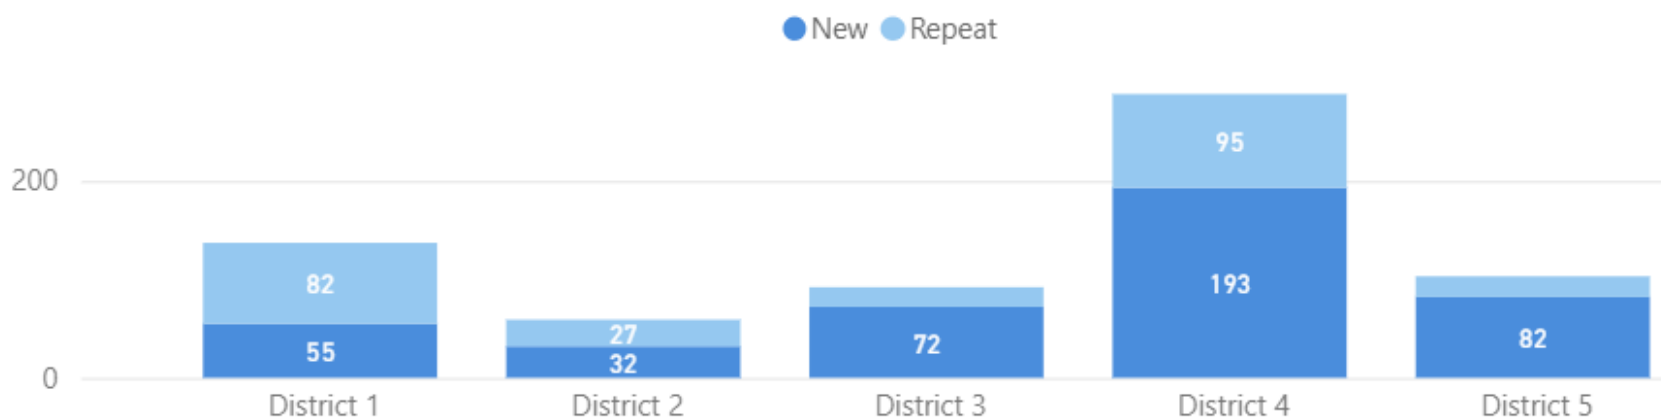

Riverside County Workforce Development DATA DASHBOARD

June 2023

Month of June 2023

June 2023 Unemployment Rates

Program Year July 2022 through June 2023

Number of Visits, Emails, and Calls by AJCC

Vocational Trainings by Industry

Adults Enrolled by AJCC

Program Year July 2022 through June 2023

New and repeat Businesses Engaged by Supervisor District

Participants receiving On-the-Job Training by AJCC

Youth Enrollments by Opportunity Center